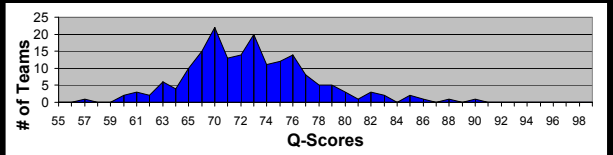

# of Teams	222		# of holes playing	Q-Day (1,2,3)	#	Low Score	Avg. Score
Avg. Q Score	71.248		under par 11	1	66	57	70.864
Lowest Q Score	57	1 teams	at par 0	2	94	61	71.479
Most Freq. Q Score	70	22 teams	above par 7	3	62	60	71.306
222							