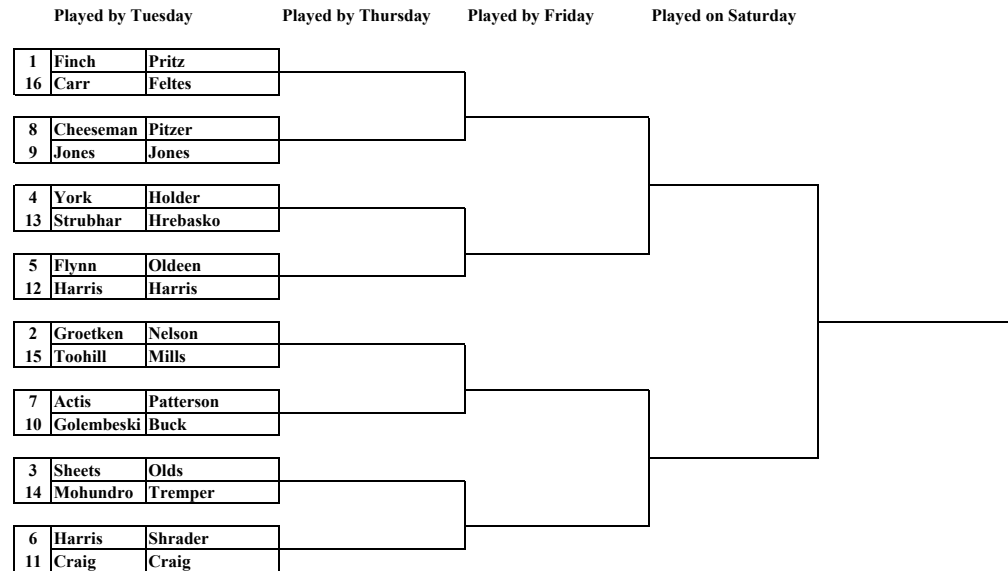

**Eleventh Flight Bracket**

**2006 Two-Man Best Position  
Illinois State University Golf Course**

**Twelfth Flight**

Twelfth				2005 Two-Man Best Position								
Score	Fligh	Seed	A-Player					B-Player				
77	12	1	Finch	Richard				Pritz	Jim			
77	12	2	Groetken	Bob				Nelson	Tom			
77	12	3	Sheets	Lynn				Olds	Randy			
77	12	4	York	Rob				Holder	Rob			
77	12	5	Flynn	Steve				Oldeen	Gary			
78	12	6	Harris	Davin				Shrader	Darin			
78	12	7	Actis	Ray				Patterson	Rodney			
78	12	8	Cheeseman	Lynn				Pitzer	Jim			
78	12	9	Jones	John				Jones	Matthew			
78	12	10	Golembeski	Joe				Buck	Jeff			
78	12	11	Craig	Jason				Craig	Joel			
78	12	12	Harris	Terry				Harris	Mike			
78	12	13	Strubhar	Curt				Hrebasko	Ken			
78	12	14	Mohundro	Larry				Tremper	Mark			
78	12	15	Toohill	Dennis				Mills	Chris			
79	12	16	Carr	Chad				Feltes	Kelly			

**Twelfth Flight Bracket**

**2006 Two-Man Best Position  
Illinois State University Golf Course**

**Thirteenth Flight**

Thirteenth Flight						2005 Two-Man Best Position					
Score	Fligh	Seed	A-Player			B-Player					
79	13	1	Preston	Brian		Johnson	Wes				
79	13	2	Lord	Jeff		Gatto	Craig				
79	13	3	McCabe	Jeffery		McNabb	Frank				
80	13	4	Kohlenberg	Corey		Kohlenberg	Michael				
80	13	5	Owens	Mike		Brent	Doug				
80	13	6	Apple	Doug		Apple	Tyler				
80	13	7	Wernsman	Eric		Bartlett	Ron				
81	13	8	Sproull	Stephen		Sproull	Jason				
81	13	9	Smith	Ben		Smith	Roger				
81	13	10	McFadin	Mike		Arendell	Dan				
81	13	11	Davis	Ted		Oehler	Troy				
82	13	12	Kutash	Brian		McIntosh	Mark				
82	13	13	Barlow	Aaron		Boward	Aaron				
83	13	14	Galloway	Robert		Galloway	Zach				
83	13	15	Simpson	Robert		Blake	Larry				
83	13	16	Lehman	Dan		Parker	Chad				