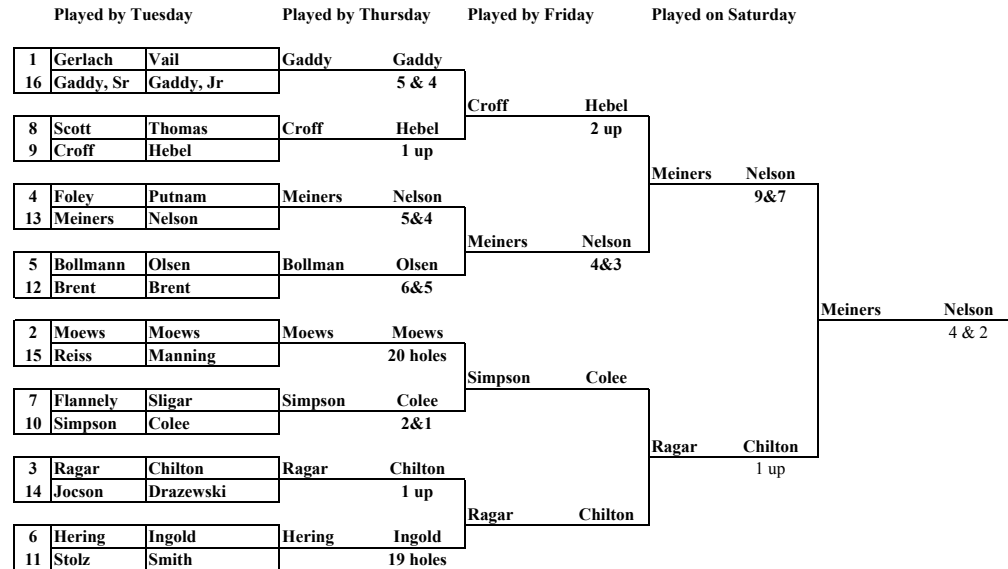

**Fifth Flight Bracket**

**2006 Two-Man Best Position  
Illinois State University Golf Course**

**Sixth Flight**

Sixth Flight				2005 Two-Man Best Position								
Score	Flight	Seed	A-Player					B-Player				
70	6	1	Gerlach	Phil				Vail	Corey			
70	6	2	Moews	Michael				Moews	Steven			
70	6	3	Ragar	Joe				Chilton	Mark			
70	6	4	Foley	Joe				Putnam	Jim			
71	6	5	Bollmann	Dave				Olsen	Josh			
71	6	6	Hering	Dan				Ingold	James			
71	6	7	Flannely	Frank				Sligar	Rex			
71	6	8	Scott	Tom				Thomas	Mike			
71	6	9	Croff	Bill				Hebel	Steve			
71	6	10	Simpson	Curtis				Colee	Dave			
71	6	11	Stolz	Matt				Smith	Bob			
71	6	12	Brent	Steve				Brent	Ryan			
71	6	13	Meiners	Alan				Nelson	Brad			
71	6	14	Jocson	David				Drazewski	Scott			
71	6	15	Reiss	David				Manning	Thad			
71	6	16	Gaddy, Sr	David				Gaddy, Jr	David			

**Sixth Flight Bracket**

**2006 Two-Man Best Position  
Illinois State University Golf Course**

**Seventh Flight**

Seventh Flight				2005 Two-Man Best Position			
Score	Flight	Seed	A-Player			B-Player	
71	7	1	Chase	Doug		Bunn	Jason
72	7	2	Gross	Mike		Roop	Cory
72	7	3	Kinder	Tory		Smyth	John
72	7	4	Gray	Drew		Gray	David
72	7	5	Bachman	Gary		Smiciklas	Ken
72	7	6	Lakamp	Doug		Boudeman	Matt
72	7	7	Carrigan	Terry		Leventhal	Don
72	7	8	Williams	Jonathan		Moore	Tim
72	7	9	Brennan	Jim		Brennan	Dan
72	7	10	Pukacz	Jeff		Ropp	Ken
72	7	11	Cochran	Kurt		Cortese	Craig
72	7	12	Palmgren	Keith		Kirclin	Steve
72	7	13	Bridges	Dennis		Bridges	Eric
72	7	14	Carroll	Kevin		Wieland	Marty
72	7	15	Haas	Marty		Reimer	Jeff
72	7	16	Watson	Rich		Yoder	Ron