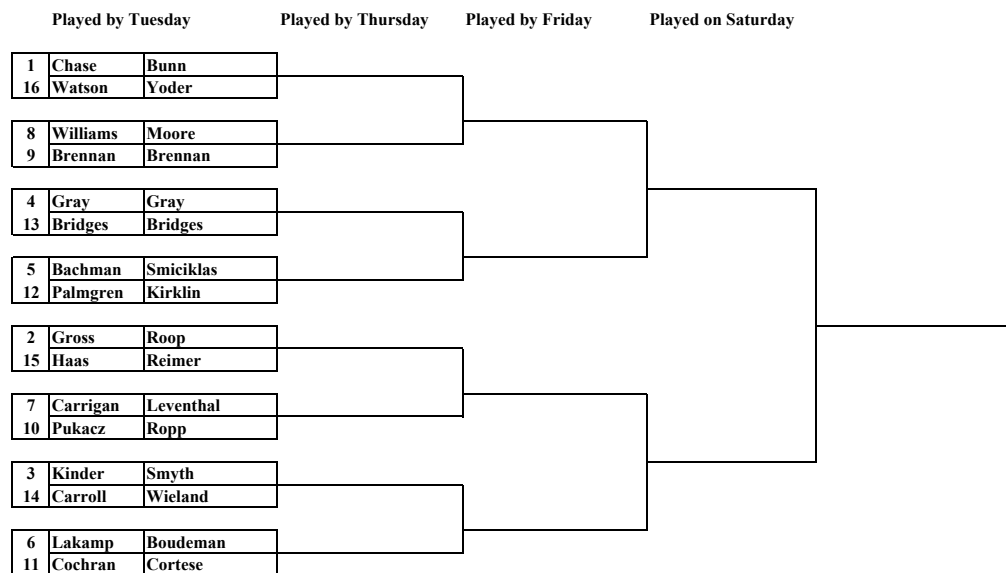

**2006 Two-Man Best Position
Illinois State University Golf Course**

Seventh Flight

Seventh Flight				2005 Two-Man Best Position			
Score	Flight	Seed	A-Player			B-Player	
71	7	1	Chase	Doug		Bunn	Jason
72	7	2	Gross	Mike		Roop	Cory
72	7	3	Kinder	Tory		Smyth	John
72	7	4	Gray	Drew		Gray	David
72	7	5	Bachman	Gary		Smiciklas	Ken
72	7	6	Lakamp	Doug		Boudeman	Matt
72	7	7	Carrigan	Terry		Leventhal	Don
72	7	8	Williams	Jonathan		Moore	Tim
72	7	9	Brennan	Jim		Brennan	Dan
72	7	10	Pukacz	Jeff		Ropp	Ken
72	7	11	Cochran	Kurt		Cortese	Craig
72	7	12	Palmgren	Keith		Kirclin	Steve
72	7	13	Bridges	Dennis		Bridges	Eric
72	7	14	Carroll	Kevin		Wieland	Marty
72	7	15	Haas	Marty		Reimer	Jeff
72	7	16	Watson	Rich		Yoder	Ron

Seventh Flight Bracket