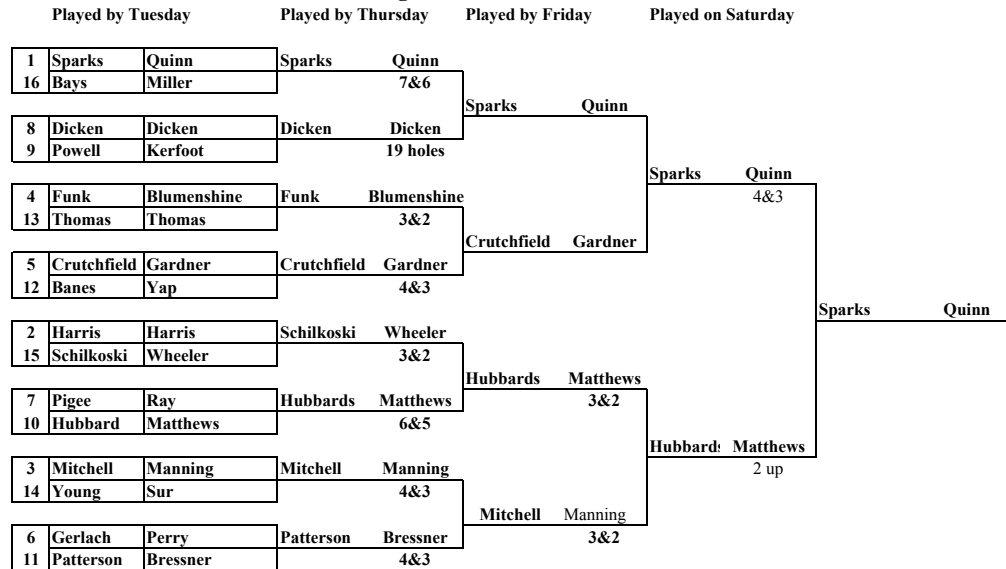

**2006 Two-Man Best Position
Illinois State University Golf Course
First Flight**

First Flight				2005 Two-Man Best Position				
Score	Flight	Seed	A-Player				B-Player	
65	1	1	Sparks	Jay			Quinn	Dave
65	1	2	Harris	Tom			Harris	Blake
65	1	3	Mitchell	Elston			Manning	Todd
65	1	4	Funk	J. B.			Blumenshine	Tom
65	1	5	Crutchfield	William			Gardner	Stan
65	1	6	Gerlach	Earl			Perry	Nate
65	1	7	Pigee	Nate			Ray	Henry
65	1	8	Dicken	Billy			Dicken	Andy
65	1	9	Powell	Greg			Kerfoot	Tim
65	1	10	Hubbard	Selby			Matthews	Mike
66	1	11	Patterson	Greg			Bressner	Curt
66	1	12	Banes	Alex			Yap	Justin
66	1	13	Thomas	J.T.			Thomas	Don
66	1	14	Young	Don			Sur	Henry
66	1	15	Schilkoski	David			Wheeler	Tom
66	1	16	Bays	Ron			Miller	Ray

First Flight Bracket