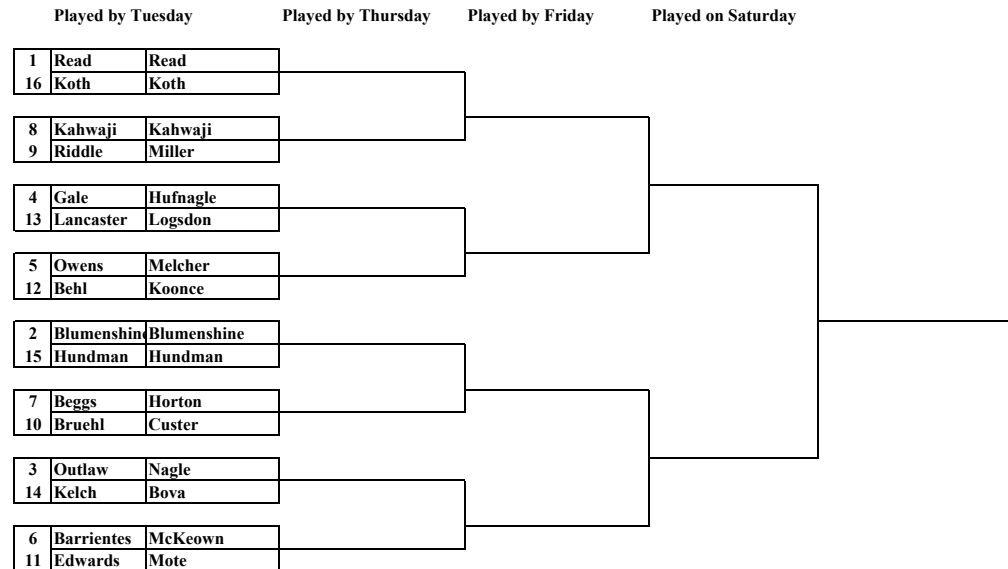

**Eighth Flight Bracket**

**2006 Two-Man Best Position  
Illinois State University Golf Course**

**Ninth Flight**

Ninth Flight					2005 Two-Man Best Position								
Score	Flight	Seed	A-Player	B-Player	Home	Cell	Work	B-Player					
73	9	1	Read	Bill				Read	Brian				
73	9	2	Blumenshine	Joe				Blumenshine	David				
73	9	3	Outlaw	Eric				Nagle	Jordan				
73	9	4	Gale	Bill				Hufnagle	Jon				
73	9	5	Owens	Michael				Melcher	Bryan				
73	9	6	Barrientes	John				McKeown	Bill				
73	9	7	Beggs	Brent				Horton	John				
74	9	8	Kahwaji	Greg				Kahwaji	Mike				
74	9	9	Riddle	Chris				Miller	Bob				
74	9	10	Bruehl	Bob				Custer	Tom				
74	9	11	Edwards	Danny				Mote	Greg				
74	9	12	Behl	Chris				Koonce	Matt				
74	9	13	Lancaster	John				Logsdon	Jeff				
74	9	14	Kelch	Curtis				Bova	Doug				
74	9	15	Hundman	Doug				Hundman	Chase				
74	9	16	Koth	David				Koth	Derek				

**Ninth Flight Bracket**

**2006 Two-Man Best Position  
Illinois State University Golf Course**

**Tenth Flight**

Score	Flight	Seed	Tenth Flight				2005 Two-Man Best Position					
			A-Player				B-Player					
74	10	1	Strle	Richard					Fields	Mike		
74	10	2	Polzin	Jeff					Lanier	Jeff		
74	10	3	Bollis	Tim					Adair	Joe		
74	10	4	Goewey	Wayne					Gleason	Bill		
74	10	5	Wiggs	Doug					Perry	Roger		
75	10	6	Zachow	Brian					Pulliam	Jim		
75	10	7	Quackenbush	Terry					Sanders	Joe		
75	10	8	Slattery	Jim					Benson	Jim		
75	10	9	Shadday	Richard					Miller	Van		
75	10	10	Larey	Tom					Sauter	Spencer		
75	10	11	Turner	Rick					Turner	Tony		
75	10	12	Bruso	Steve					Thompson	Craig		
75	10	13	Mason	Brian					Cordani	Mark		
75	10	14	Whear	Rick					Fulks	Troy		
75	10	15	Jorgensen	Brad					Jones	Adam		
75	10	16	Reynolds	Dave					Menken	Mike		