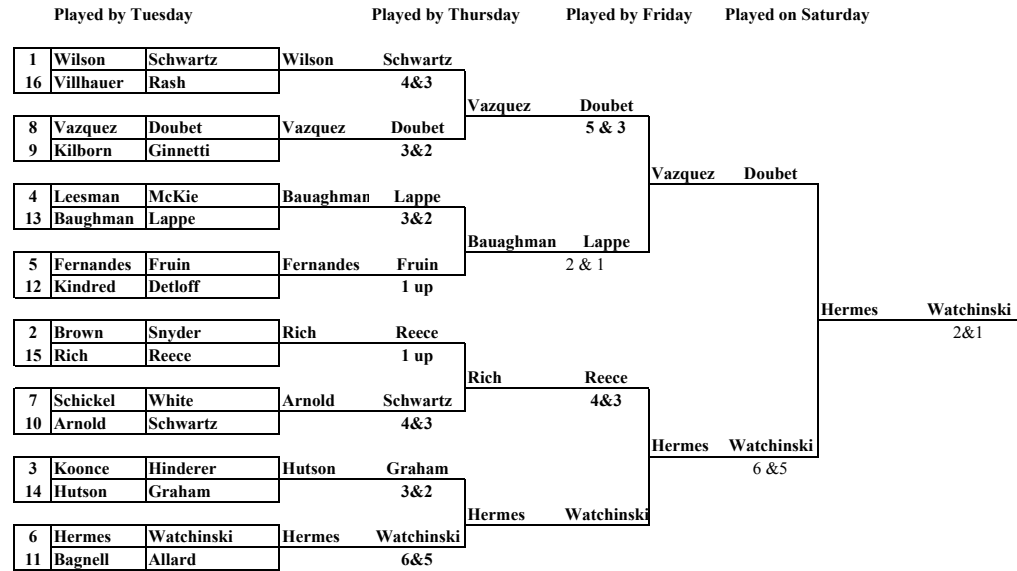

**2006 Two-Man Best Position
Illinois State University Golf Course**

Fifth Flight

Fifth Flight				2005 Two-Man Best Position								
Score	Flight	Seed	A-Player					B-Player				
69	5	1	Wilson	Dan				Schwartz	Dale			
69	5	2	Brown	Al				Snyder	Tim			
69	5	3	Koonce	Doug				Hinderer	Mark			
69	5	4	Leesman	Lance				McKie	Mike			
69	5	5	Fernandes	Don				Fruin	Jim			
69	5	6	Hermes	Mark				Watchinski	Mark			
69	5	7	Schickel	Terry				White	Jack			
69	5	8	Vazquez	Daniel				Doubet	Ryan			
70	5	9	Kilborn	Ben				Ginnetti	Michael			
70	5	10	Arnold	Matt				Schwartz	Jeff			
70	5	11	Bagnell	Jim				Allard	Jerry			
70	5	12	Kindred	Steve				Detloff	Marv			
70	5	13	Baughman	Matt				Lappe	Burt			
70	5	14	Hutson	Chad				Graham	Jeff			
70	5	15	Rich	Les				Reece	Jay			
70	5	16	Vilhauer	Joe				Rash	Roy			

Fifth Flight Bracket