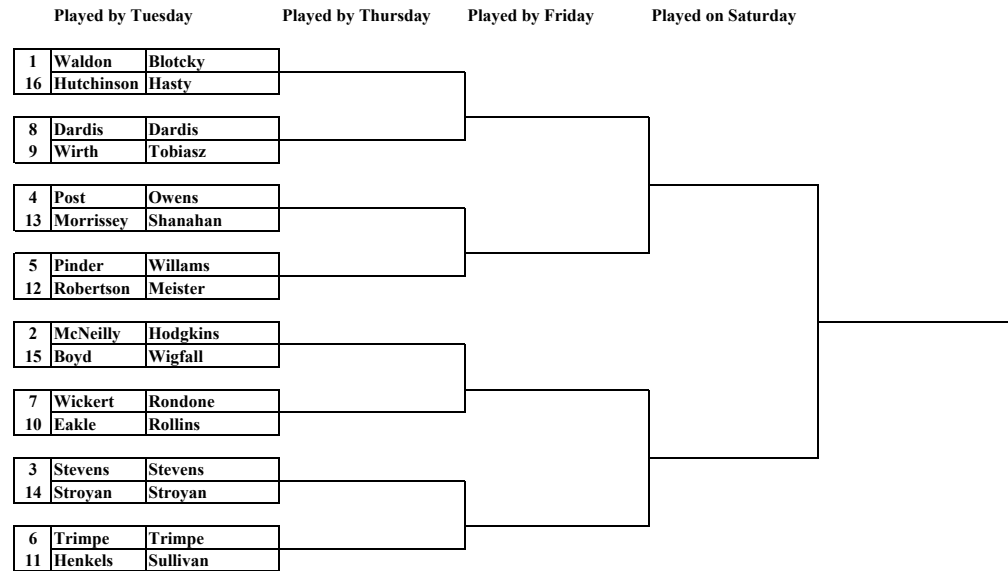

**Seventh Flight Bracket**

**2006 Two-Man Best Position  
Illinois State University Golf Course**

**Eighth Flight**

Eighth Flight					2005 Two-Man Best Position					
Score	Flight	Seed	A-Player				B-Player			
72	8	1	Waldon	Trevor			Blotcky	Byron		
72	8	2	McNeilly	Chris			Hodgkins	Charles		
72	8	3	Stevens	JB			Stevens	Casey		
72	8	4	Post	Tim			Owens	Kent		
72	8	5	Pinder	James			Williams	Steven		
72	8	6	Trimpe	Steve			Trimpe	R.J.		
72	8	7	Wickert	Scott			Rondone	Joe		
72	8	8	Dardis	Sean			Dardis	Egan		
72	8	9	Wirth	Gerard			Tobiasz	Bill, Jr.		
72	8	10	Eakle	David			Rollins	Rich		
72	8	11	Henkels	Randy			Sullivan	Brian		
72	8	12	Robertson	Robert			Meister	Harvey		
73	8	13	Morrissey	Jim			Shanahan	Jack		
73	8	14	Stroyan	Pete			Stroyan	Richard		
73	8	15	Boyd	Willie			Wigfall	Ron		
73	8	16	Hutchinson	Don			Hasty	Al		

**Eighth Flight Bracket**

**2006 Two-Man Best Position  
Illinois State University Golf Course**

**Ninth Flight**

Ninth Flight					2005 Two-Man Best Position								
Score	Flight	Seed	A-Player	B-Player	Home	Cell	Work	B-Player					
73	9	1	Read	Bill				Read	Brian				
73	9	2	Blumenshine	Joe				Blumenshine	David				
73	9	3	Outlaw	Eric				Nagle	Jordan				
73	9	4	Gale	Bill				Hufnagle	Jon				
73	9	5	Owens	Michael				Melcher	Bryan				
73	9	6	Barrientes	John				McKeown	Bill				
73	9	7	Beggs	Brent				Horton	John				
74	9	8	Kahwaji	Greg				Kahwaji	Mike				
74	9	9	Riddle	Chris				Miller	Bob				
74	9	10	Bruehl	Bob				Custer	Tom				
74	9	11	Edwards	Danny				Mote	Greg				
74	9	12	Behl	Chris				Koonce	Matt				
74	9	13	Lancaster	John				Logsdon	Jeff				
74	9	14	Kelch	Curtis				Bova	Doug				
74	9	15	Hundman	Doug				Hundman	Chase				
74	9	16	Koth	David				Koth	Derek				