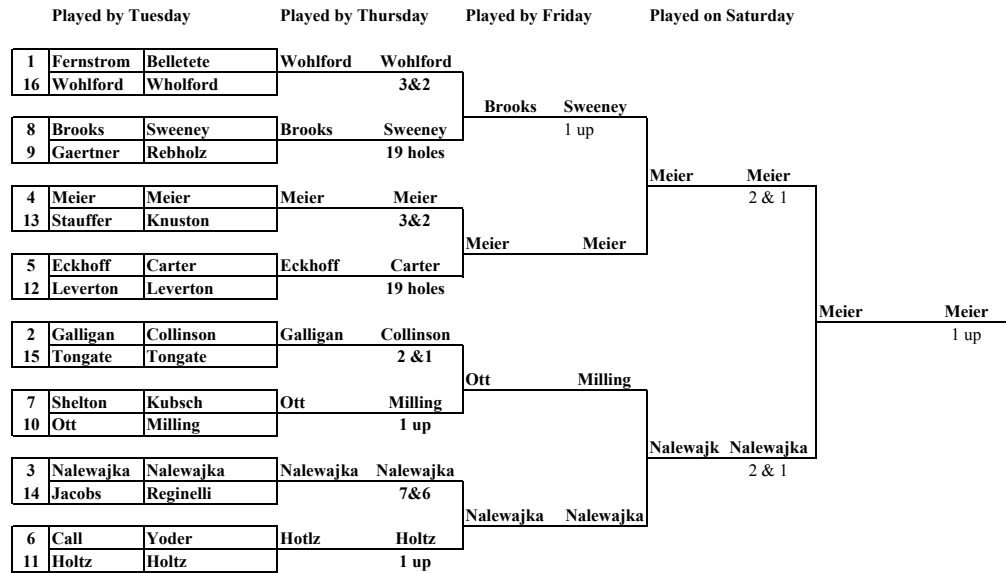

**First Flight Bracket**

**2006 Two-Man Best Position  
Illinois State University Golf Course**

**Second Flight**

Second Flight				2005 Two-Man Best Position								
Score	Flight	Seed	A-Player					B-Player				
66	2	1	Fernstrom	Jim				Belletete	John			
66	2	2	Galligan	Mick				Collinson	Andy			
66	2	3	Nalewajka	Mike				Nalewajka	Roger			
66	2	4	Meier	Eric				Meier	Ron			
66	2	5	Eckhoff	Mike				Carter	Mike			
66	2	6	Call	Dave				Yoder	Jay			
66	2	7	Shelton	David				Kubsch	Matt			
66	2	8	Brooks	Geoff				Sweeney	Jason			
66	2	9	Gaertner	Tim				Rebholz	Adam			
66	2	10	Ott	Jim				Milling	Grant			
67	2	11	Holtz	Jeff				Holtz	Brandon			
67	2	12	Leverton	Jeff				Leverton	Dave			
67	2	13	Stauffer	Logan				Knuston	Pat			
67	2	14	Jacobs	Kevin				Reginelli	Phil			
67	2	15	Tongate	Greg				Tongate	Gary			
67	2	16	Wohlford	Greg				Wholford	Scott			

**Second Flight Bracket**

**2006 Two-Man Best Position  
Illinois State University Golf Course**

**Fifth Flight**

Fifth Flight				2005 Two-Man Best Position								
Score	Flight	Seed	A-Player					B-Player				
69	5	1	Wilson	Dan				Schwartz	Dale			
69	5	2	Brown	Al				Snyder	Tim			
69	5	3	Koonce	Doug				Hinderer	Mark			
69	5	4	Leesman	Lance				McKie	Mike			
69	5	5	Fernandes	Don				Fruin	Jim			
69	5	6	Hermes	Mark				Watchinski	Mark			
69	5	7	Schickel	Terry				White	Jack			
69	5	8	Vazquez	Daniel				Doubet	Ryan			
70	5	9	Kilborn	Ben				Ginnetti	Michael			
70	5	10	Arnold	Matt				Schwartz	Jeff			
70	5	11	Bagnell	Jim				Allard	Jerry			
70	5	12	Kindred	Steve				Detloff	Marv			
70	5	13	Baughman	Matt				Lappe	Burt			
70	5	14	Hutson	Chad				Graham	Jeff			
70	5	15	Rich	Les				Reece	Jay			
70	5	16	Vilhauer	Joe				Rash	Roy			