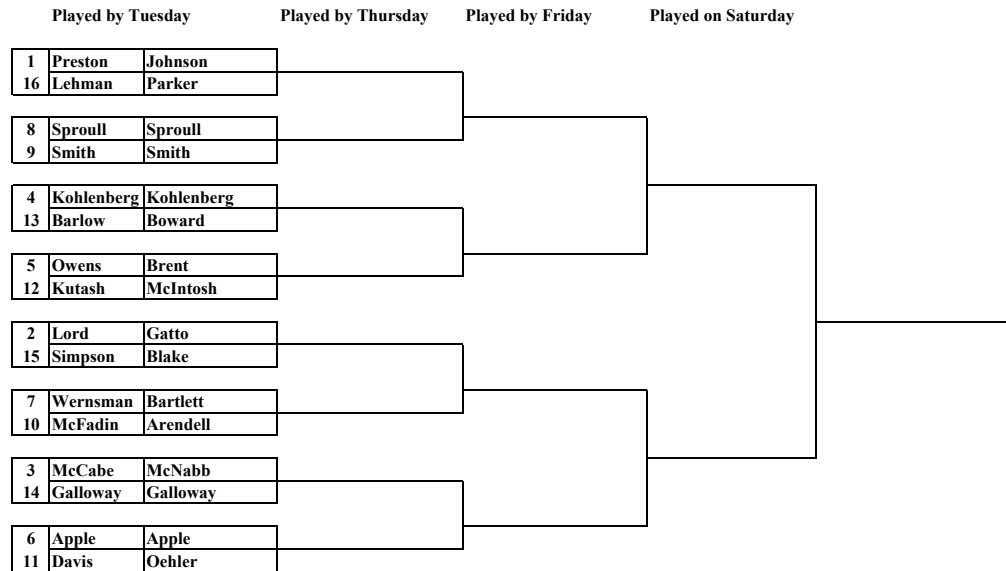

**Twelfth Flight Bracket**

**2006 Two-Man Best Position  
Illinois State University Golf Course**

**Thirteenth Flight**

Thirteenth Flight						2005 Two-Man Best Position					
Score	Fligh	Seed	A-Player			B-Player					
79	13	1	Preston	Brian		Johnson	Wes				
79	13	2	Lord	Jeff		Gatto	Craig				
79	13	3	McCabe	Jeffery		McNabb	Frank				
80	13	4	Kohlenberg	Corey		Kohlenberg	Michael				
80	13	5	Owens	Mike		Brent	Doug				
80	13	6	Apple	Doug		Apple	Tyler				
80	13	7	Wernsman	Eric		Bartlett	Ron				
81	13	8	Sproull	Stephen		Sproull	Jason				
81	13	9	Smith	Ben		Smith	Roger				
81	13	10	McFadin	Mike		Arendell	Dan				
81	13	11	Davis	Ted		Oehler	Troy				
82	13	12	Kutash	Brian		McIntosh	Mark				
82	13	13	Barlow	Aaron		Boward	Aaron				
83	13	14	Galloway	Robert		Galloway	Zach				
83	13	15	Simpson	Robert		Blake	Larry				
83	13	16	Lehman	Dan		Parker	Chad				

**Thirteenth Flight Bracket**

**2006 Two-Man Best Position  
Illinois State University Golf Course**

**Fourteenth Flight**

Fourteenth Flight					2005 Two-Man Best Position				
Score	Flight	Seed	A-Player	B-Player	Score	Flight	Seed	A-Player	B-Player
83	14	1	Miller Jeff					Dinkins Albie	
84	14	2	McGowan Jim					Hedrick Cary	
84	14	3	Johnson John					Whorrall Dave	
85	14	4	Jensen Chris					Bishop Hans	
86	14	5	Blake Gary					Bradshaw Louis	
88	14	6	Cotner Robert					Morris Bob	
89	14	7	Gilliam James					Nowlin Lawrence	
90	14	8	Kohlenberg Dan					Pascua Joel	
93	14	9	Merritt Don					Kunger Mark	
95	14	10	Gee Bill					Gee Tom	
0	14	11	BYE 0					0 0	
0	14	12	BYE 0					0 0	
0	14	13	BYE 0					0 0	
0	14	14	BYE 0					0 0	
0	14	15	BYE 0					0 0	
0	14	16	BYE 0					0 0	

**Fourteenth Flight Bracket**