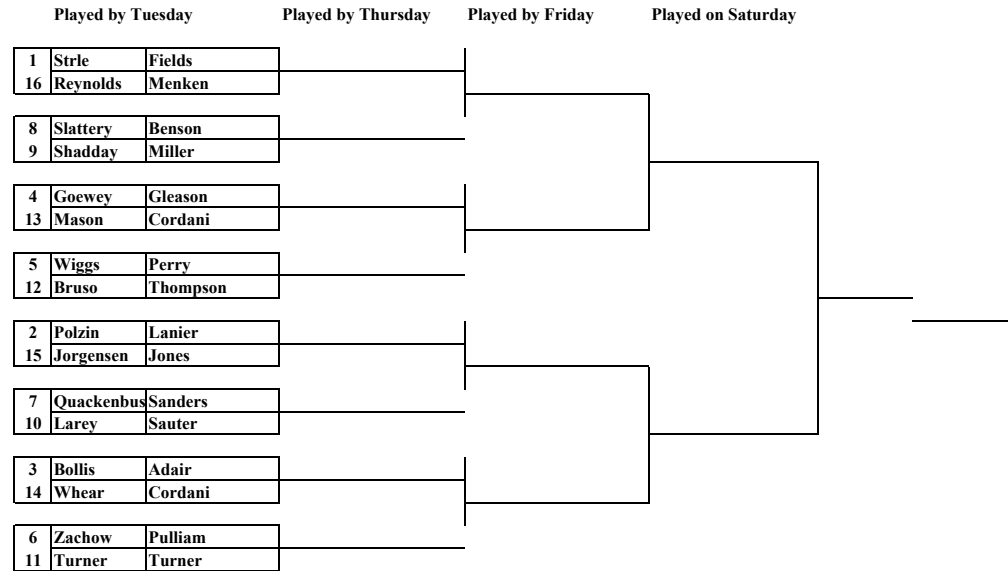

**Ninth Flight Bracket**

**2006 Two-Man Best Position  
Illinois State University Golf Course**

**Tenth Flight**

Score	Flight	Seed	Tenth Flight				2005 Two-Man Best Position					
			A-Player				B-Player					
74	10	1	Strle	Richard					Fields	Mike		
74	10	2	Polzin	Jeff					Lanier	Jeff		
74	10	3	Bollis	Tim					Adair	Joe		
74	10	4	Goewey	Wayne					Gleason	Bill		
74	10	5	Wiggs	Doug					Perry	Roger		
75	10	6	Zachow	Brian					Pulliam	Jim		
75	10	7	Quackenbush	Terry					Sanders	Joe		
75	10	8	Slattery	Jim					Benson	Jim		
75	10	9	Shadday	Richard					Miller	Van		
75	10	10	Larey	Tom					Sauter	Spencer		
75	10	11	Turner	Rick					Turner	Tony		
75	10	12	Bruso	Steve					Thompson	Craig		
75	10	13	Mason	Brian					Cordani	Mark		
75	10	14	Whear	Rick					Fulks	Troy		
75	10	15	Jorgensen	Brad					Jones	Adam		
75	10	16	Reynolds	Dave					Menken	Mike		

**Tenth Flight Bracket**

**2006 Two-Man Best Position  
Illinois State University Golf Course**

**Eleventh Flight**

Eleventh Flight				2005 Two-Man Best Position									
Score	Flight	Seed	A-Player						B-Player				
75	11	1	Coughlan	John					Harding	CP			
75	11	2	Beckman	Jason					Griffin	Robert			
76	11	3	McEvoy	Chad					Amorose	Tony			
76	11	4	VanSchepen	Jeffery					Eberle	Dan			
76	11	5	Hendren	Byron					Maier	Mike			
76	11	6	Christopher	Greg					Coulan	Tom			
76	11	7	Smith	Ron					Mauschbaugh	Scott			
76	11	8	Goodwin	Steve					Goodwin	Arthur			
76	11	9	Whitaker	Greg					Poucher	Rich			
77	11	10	Harris	Bruce					Morrison	Jim			
77	11	11	Witte	Jason					Gruener	Chris			
77	11	12	Groetken	Richard					Hayslett	Tom			
77	11	13	Jones	Marc					O'Daniel	Tony			
77	11	14	McDowell	Jim					Fike	Jeff			
77	11	15	Chong	Inchol					Upton	Tory			
77	11	16	Clemmons	Roger					Clemmons	Richard			